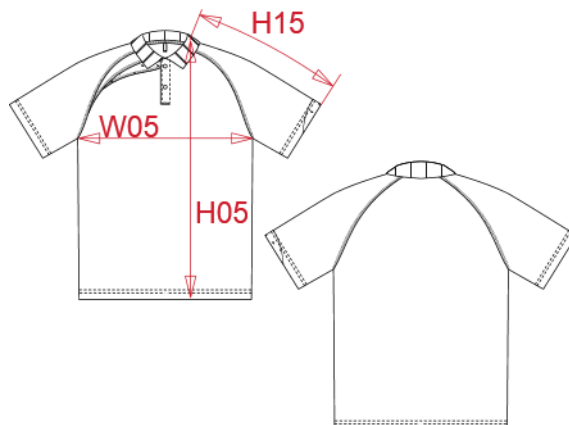

PROACT.®

REFERENCE : PA457

SIZES : XS_S_M_L_XL_XXL_3XL_4XL

COMPOSITION :

Main fabric : Polyester interlock - 140 For body, sleeves and neckline tape cleanness. 100%polyester

Main fabric : Polyester interlock - 140 For front yokes. 100% polyester

Main fabric : Polyester birdeyes - 140 For contrasted front middle and sleeve bottom yokes. 100%polyester

WEIGHT :

Main fabric : 140 gsm

Main fabric : 140 gsm

Main fabric : 140 gsm

ARTICLE WEIGHT :

160gr/pc

MEASUREMENT									
Description	XS	S	M	L	XL	XXL	3XL	4XL	
H05 Hauteur totale / Total height	66,50	68,50	70,50	72,50	74,50	76,50	78,50	81,25	
W05 1/2 largeur poitrine / 1/2 chest width	47	50	53	56	59	62	65	69	
H15 Longueur manche / Sleeve length	33,50	35	36,50	38	39,50	41	42,50	44,75	

CARE LABEL				

PACKING	
Box	25 pcs / box All sizes => L:36cm W:33cm H:28cm GW:8kg NW:7kg